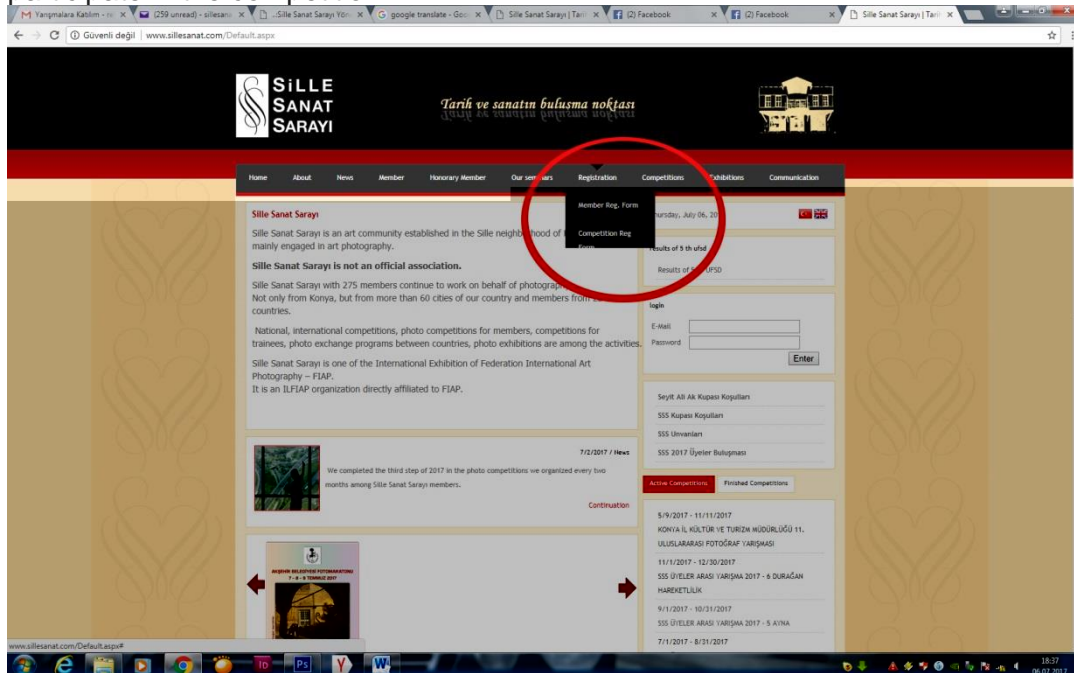

Dear Photo Friends,

You can follow the road map below to make sure that our changes to participate in the contest do not cause any confusion.

First you have to login with your e-mail address and password in the "Member Login" section at www.sillesanat.com. (You may have forgotten your password, please let us know if it's forgotten.)

For the participants who are not member of Sillesanat Sarayı, first they must be registered to participate in the competition.

You can select the competition you want to join from the list after the membership process and login process.