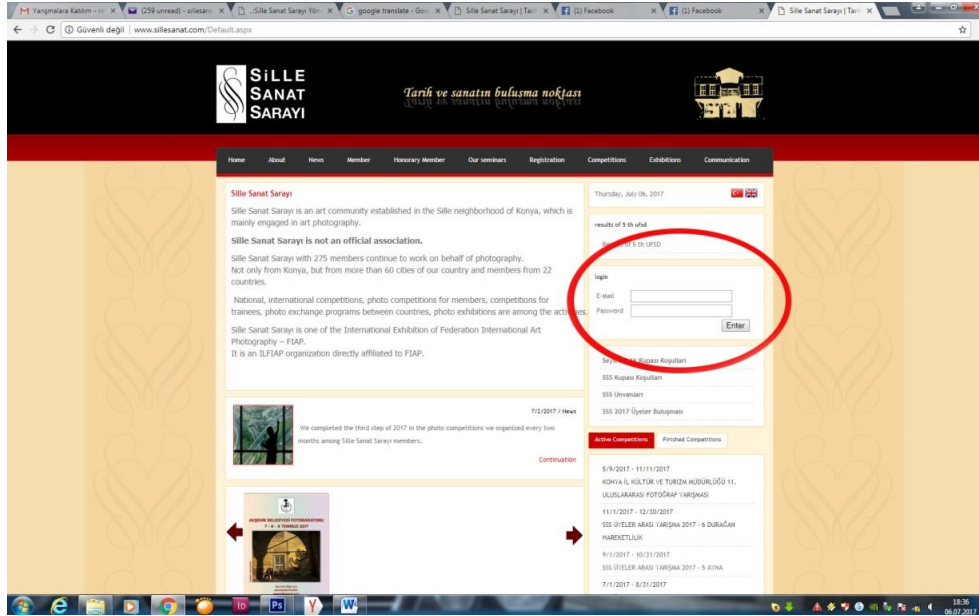

Dear Photo Friends,

You can follow the road map below to make sure that our changes to participate in the contest do not cause any confusion.

First you have to login with your e-mail address and password in the "Member Login" section at www.sillesanat.com. (You may have forgotten your password, please let us know if it's forgotten.)

For the participants who are not member of Sillesanat Sarayı, first they must be registered to participate in the competition.

You can select the competition you want to join from the list after the membership process and login process.